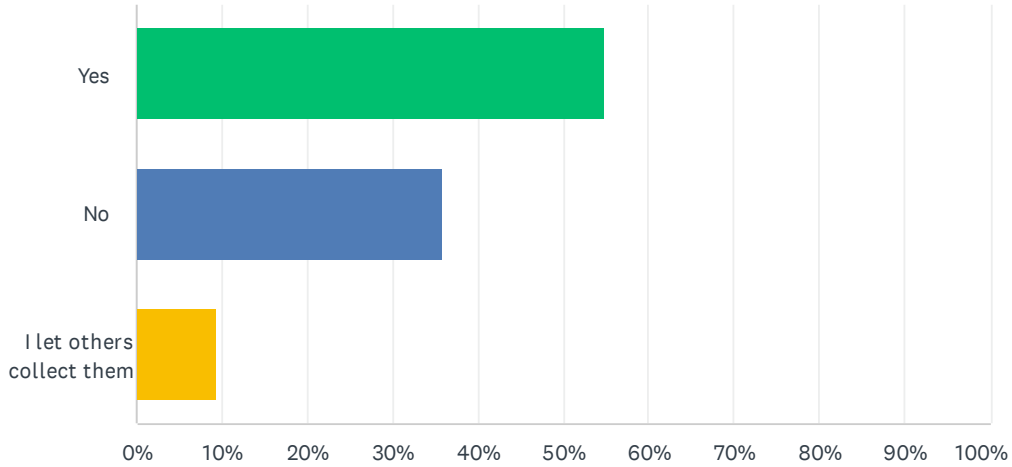

Q16 Do you use the 10c Container Deposit Scheme (Return and Earn) to recycle participating cans and bottles?

Answered: 95 Skipped: 2

ANSWER CHOICES	RESPONSES	
Yes	54.74%	52
No	35.79%	34
I let others collect them	9.47%	9
TOTAL		95