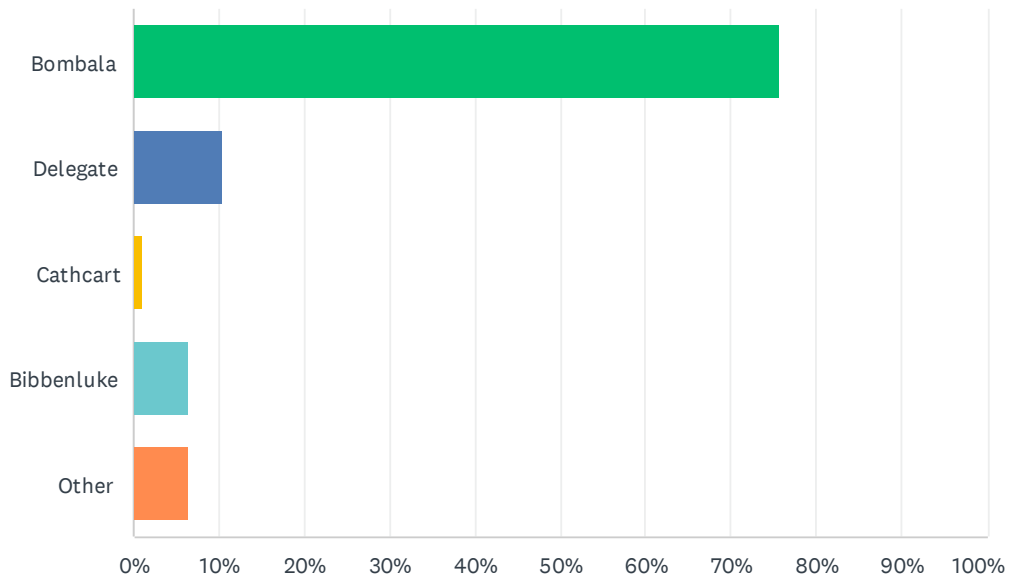

# Results from the Bombala, Delegate, Bibbenluke, and Cathcart recycling survey

## Q1 What is your age?

Answered: 95 Skipped: 2

ANSWER CHOICES	RESPONSES	
Under 20	2.11%	2
21-30	5.26%	5
31-40	25.26%	24
41-50	24.21%	23
51-60	20.00%	19
61+	23.16%	22
<b>TOTAL</b>		<b>95</b>

## Q2 Where do you live?

Answered: 95 Skipped: 2

ANSWER CHOICES	RESPONSES	
Bombala	75.79%	72
Delegate	10.53%	10
Cathcart	1.05%	1
Bibbenluke	6.32%	6
Other	6.32%	6
<b>TOTAL</b>		<b>95</b>