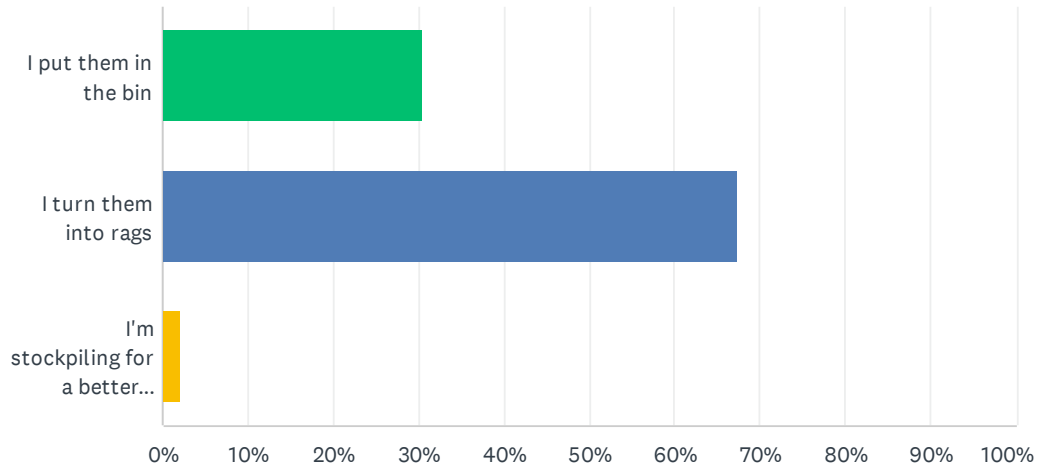

Q17 What do you do with clothes or textiles that are ready to be thrown out (unable to be donated to second hand shops)?

Answered: 95 Skipped: 2

ANSWER CHOICES	RESPONSES	
I put them in the bin	30.53%	29
I turn them into rags	67.37%	64
I'm stockpiling for a better solution	2.11%	2
TOTAL		95