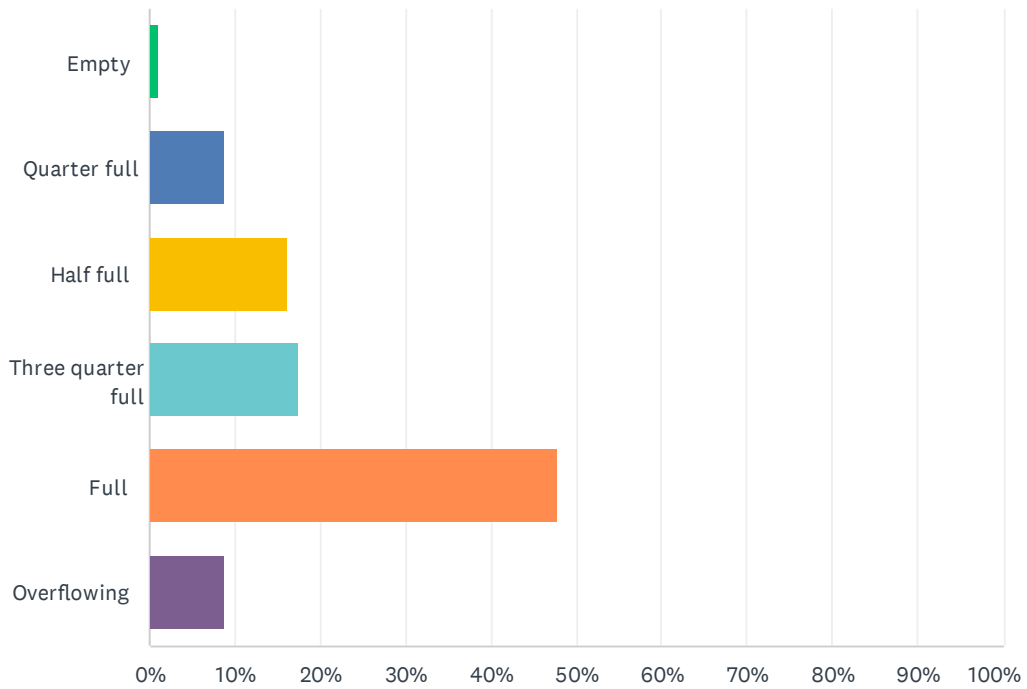

Q11 How full is your recycling bin come bin day?

Answered: 92 Skipped: 5

ANSWER CHOICES	RESPONSES	
Empty	1.09%	1
Quarter full	8.70%	8
Half full	16.30%	15
Three quarter full	17.39%	16
Full	47.83%	44
Overflowing	8.70%	8
TOTAL		92