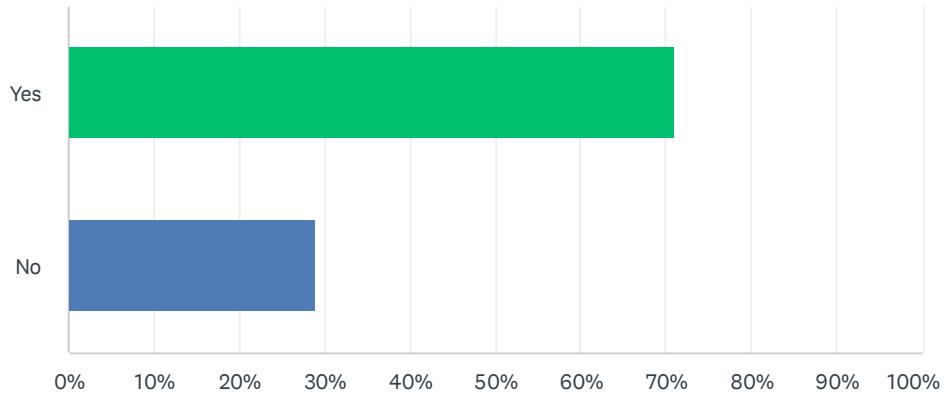

Q18 Would you like to see more recycling education information shared by council?

Answered: 86 Skipped: 11

ANSWER CHOICES	RESPONSES	
Yes	70.93%	61
No	29.07%	25
TOTAL		86