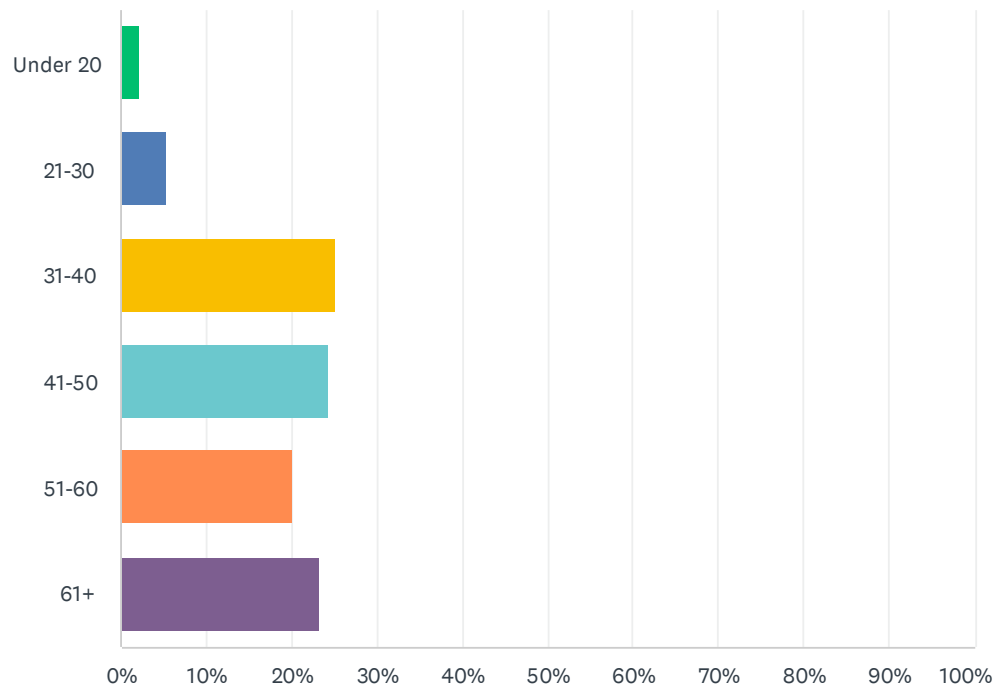

# Results from the Bombala, Delegate, Bibbenluke, and Cathcart recycling survey

## Q1 What is your age?

Answered: 95 Skipped: 2

ANSWER CHOICES	RESPONSES	
Under 20	2.11%	2
21-30	5.26%	5
31-40	25.26%	24
41-50	24.21%	23
51-60	20.00%	19
61+	23.16%	22
<b>TOTAL</b>		<b>95</b>