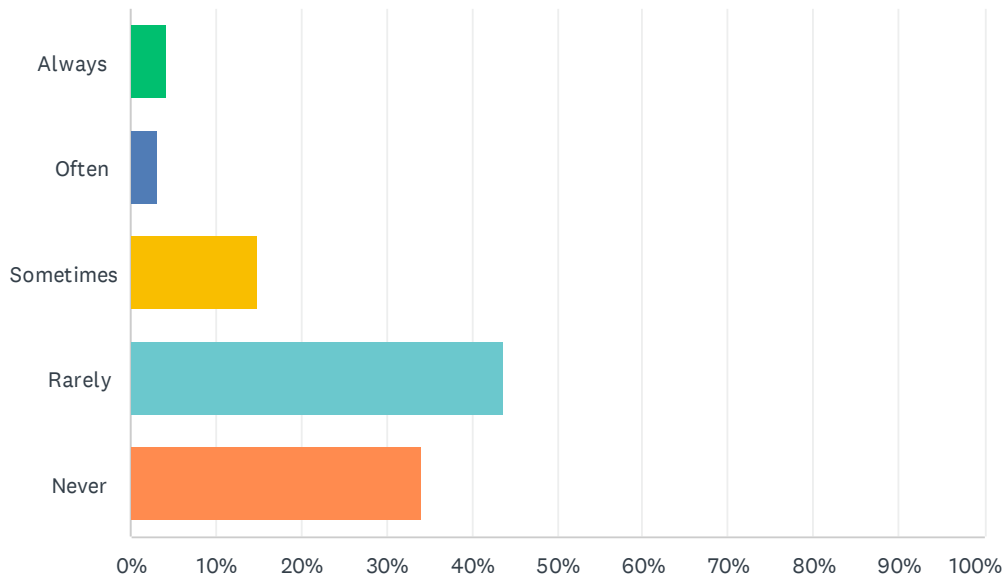

Q10 How often do you forget to take out your recycling bin?

Answered: 94 Skipped: 3

ANSWER CHOICES	RESPONSES	
Always	4.26%	4
Often	3.19%	3
Sometimes	14.89%	14
Rarely	43.62%	41
Never	34.04%	32
TOTAL		94