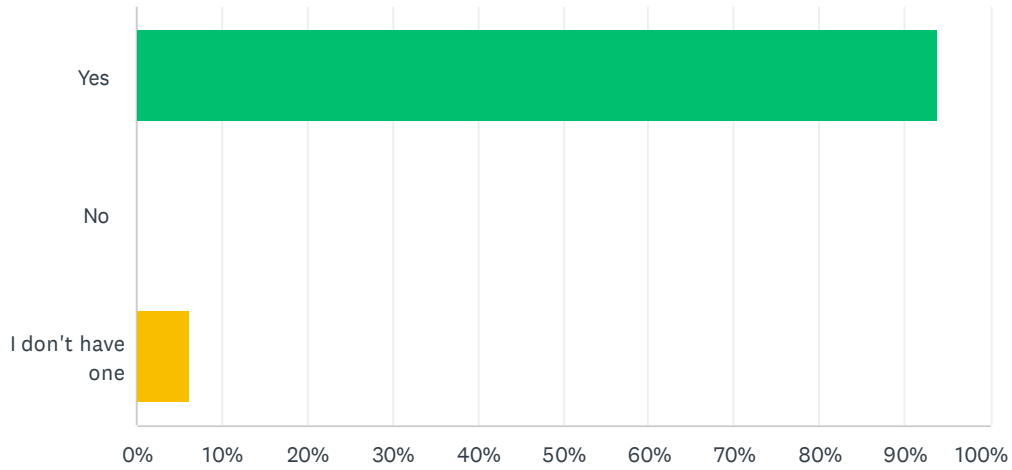

### Q3 How many people live in your household?

Answered: 96 Skipped: 1

ANSWER CHOICES	RESPONSES
1-3	66.67% 64
4-7	33.33% 32
8+	0.00% 0
TOTAL	96

## Q4 Do you use your yellow lidded recycling bin?

Answered: 97 Skipped: 0

ANSWER CHOICES	RESPONSES	
Yes	93.81%	91
No	0.00%	0
I don't have one	6.19%	6
<b>TOTAL</b>		<b>97</b>