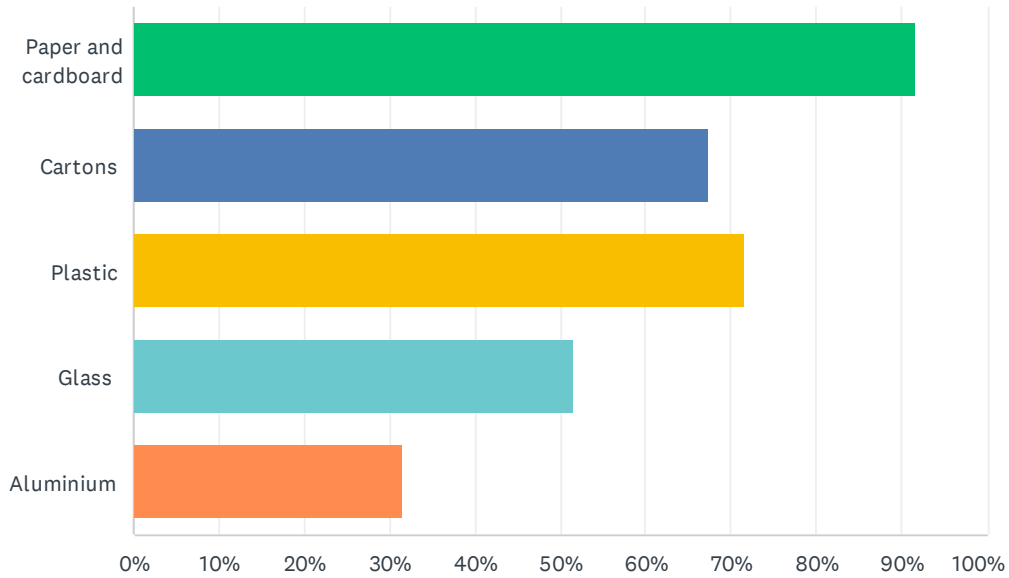

Q12 What material do you recycle most?

Answered: 95 Skipped: 2

ANSWER CHOICES	RESPONSES	
Paper and cardboard	91.58%	87
Cartons	67.37%	64
Plastic	71.58%	68
Glass	51.58%	49
Aluminium	31.58%	30
Total Respondents: 95