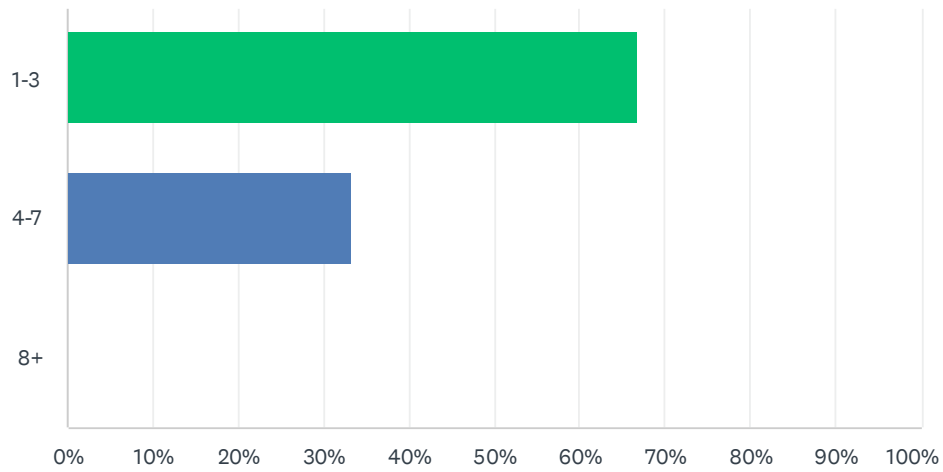

## Q1 What is your age?

Answered: 95 Skipped: 2

ANSWER CHOICES	RESPONSES	
Under 20	2.11%	2
21-30	5.26%	5
31-40	25.26%	24
41-50	24.21%	23
51-60	20.00%	19
61+	23.16%	22
<b>TOTAL</b>		<b>95</b>

## Q2 Where do you live?

Answered: 95 Skipped: 2

ANSWER CHOICES	RESPONSES	
Bombala	75.79%	72
Delegate	10.53%	10
Cathcart	1.05%	1
Bibbenluke	6.32%	6
Other	6.32%	6
<b>TOTAL</b>		<b>95</b>

### Q3 How many people live in your household?

Answered: 96 Skipped: 1

ANSWER CHOICES	RESPONSES
1-3	66.67% 64
4-7	33.33% 32
8+	0.00% 0
TOTAL	96