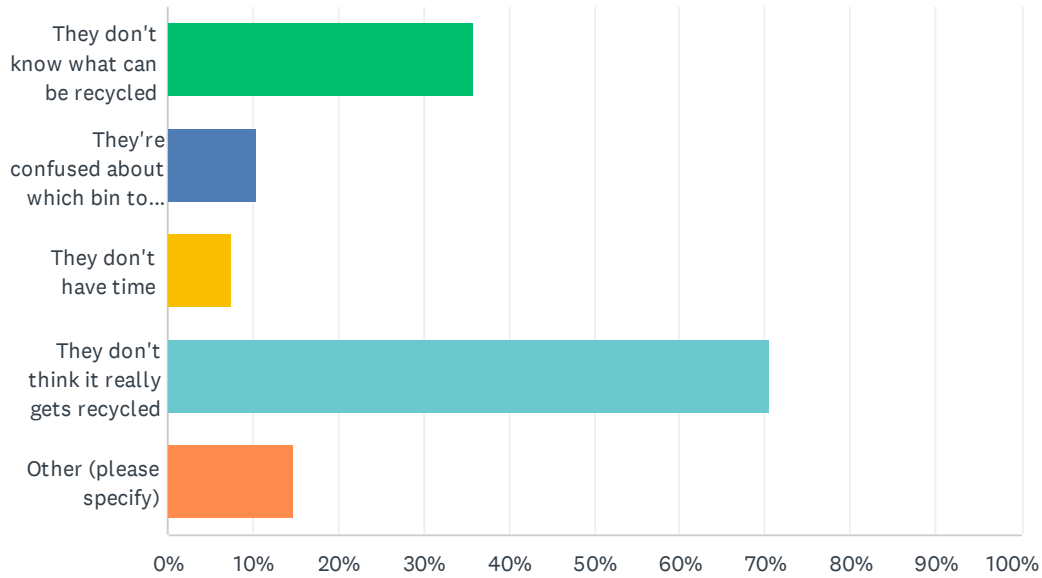

Q6 What do you think prevents people from recycling more?

Answered: 95 Skipped: 2

ANSWER CHOICES	RESPONSES	
They don't know what can be recycled	35.79%	34
They're confused about which bin to use	10.53%	10
They don't have time	7.37%	7
They don't think it really gets recycled	70.53%	67
Other (please specify)	14.74%	14
Total Respondents: 95