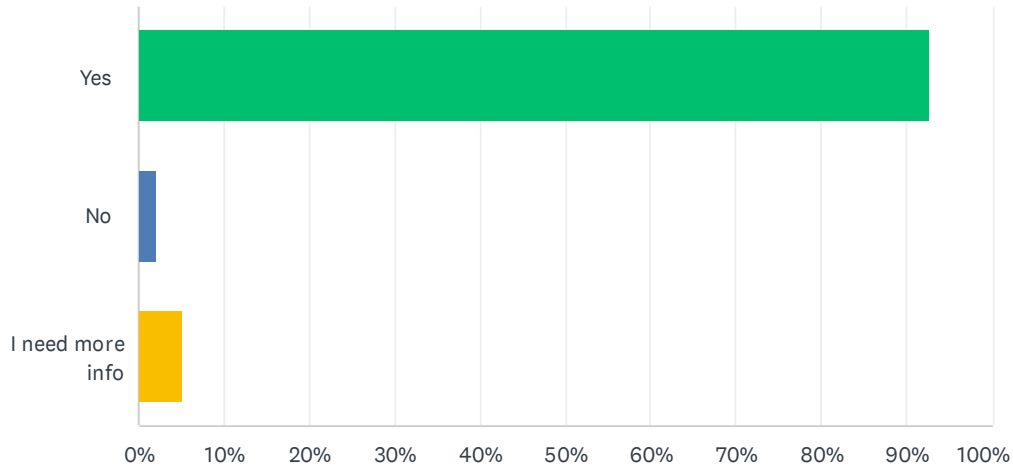

## Q4 Do you use your yellow lidded recycling bin?

Answered: 97 Skipped: 0

ANSWER CHOICES	RESPONSES	
Yes	93.81%	91
No	0.00%	0
I don't have one	6.19%	6
<b>TOTAL</b>		<b>97</b>

## Q5 Do you feel you understand what goes into your yellow lidded recycling bin?

Answered: 96 Skipped: 1

ANSWER CHOICES	RESPONSES	
Yes	92.71%	89
No	2.08%	2
I need more info	5.21%	5
<b>TOTAL</b>		<b>96</b>