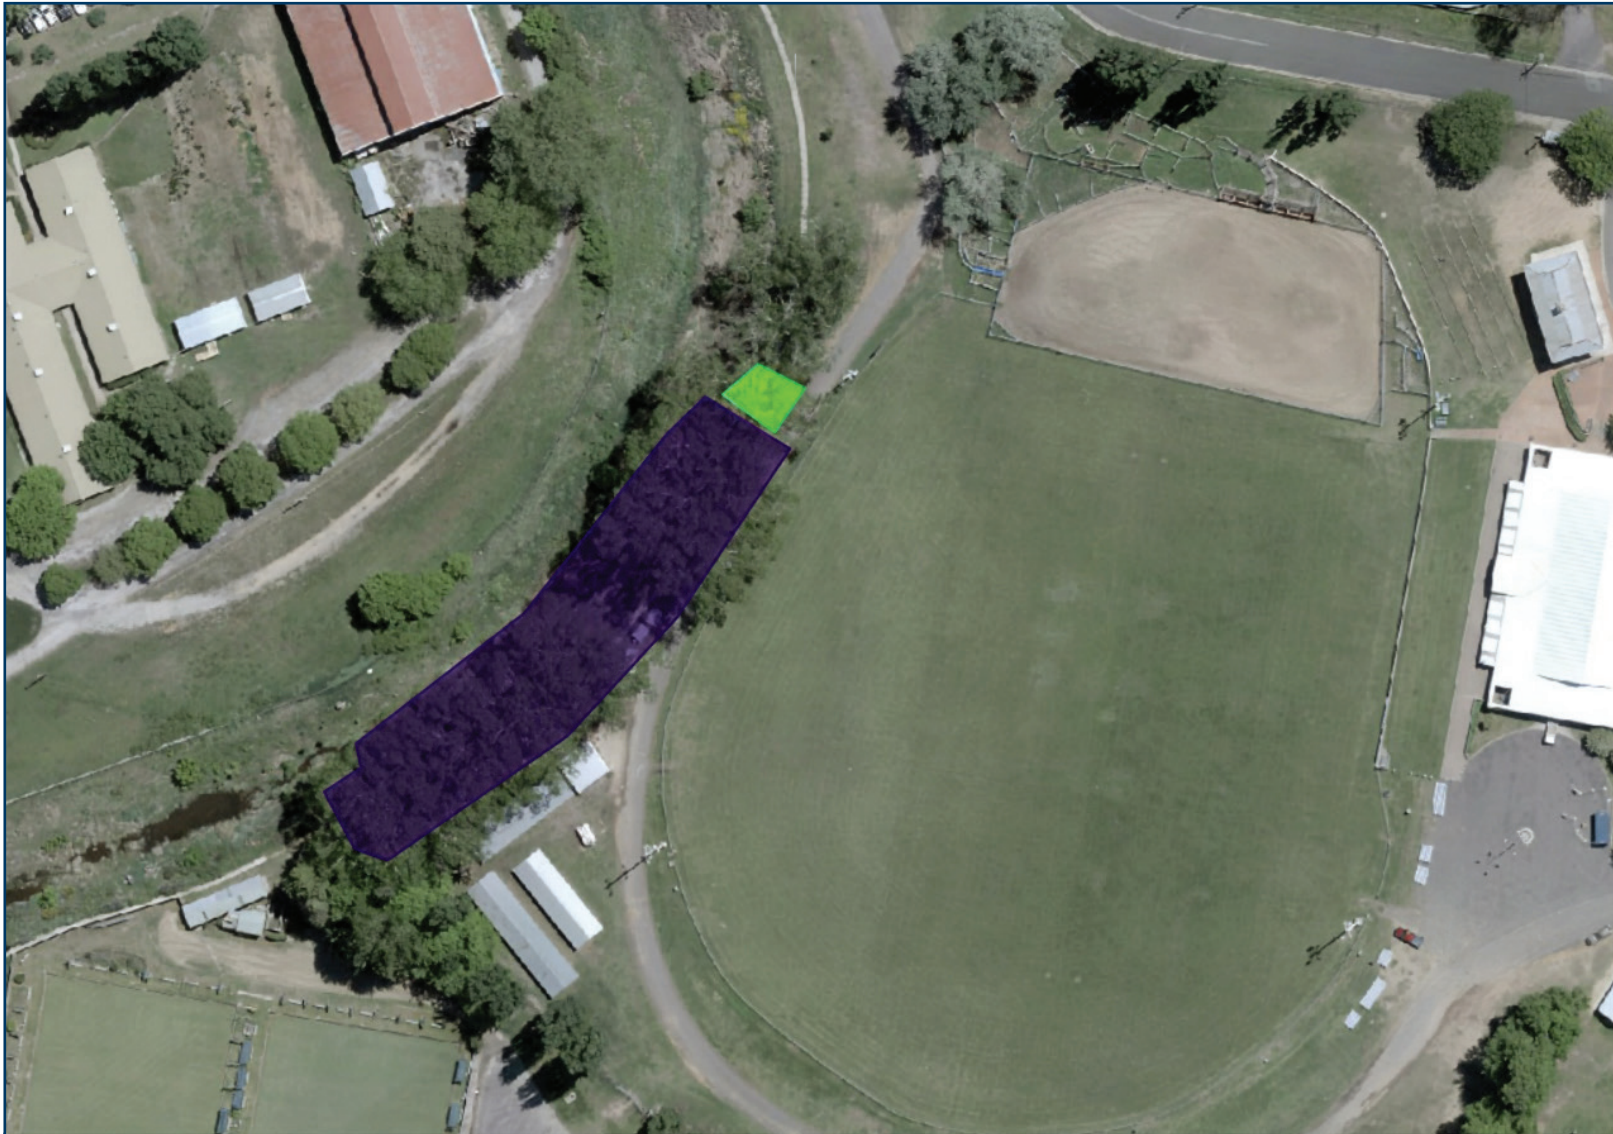

Cooma Showground

Proposed tree maintenance | April 2025

Map legend

- Tree to be trimmed
- Trees to be removed

Essential information

- Start date:**
Mid-April 2025, weather permitting
- Location:**
Western edge of Cooma Showground
- Trees affected:**
- Six cottonwoods (*Populus deltoides*)
 - Three willows (*Salix babylonica*)
- Reason:**
End of safe useful life expectancy (SULE)
- Additional work:**
Pruning and dead limb removal affecting one cottonwood tree